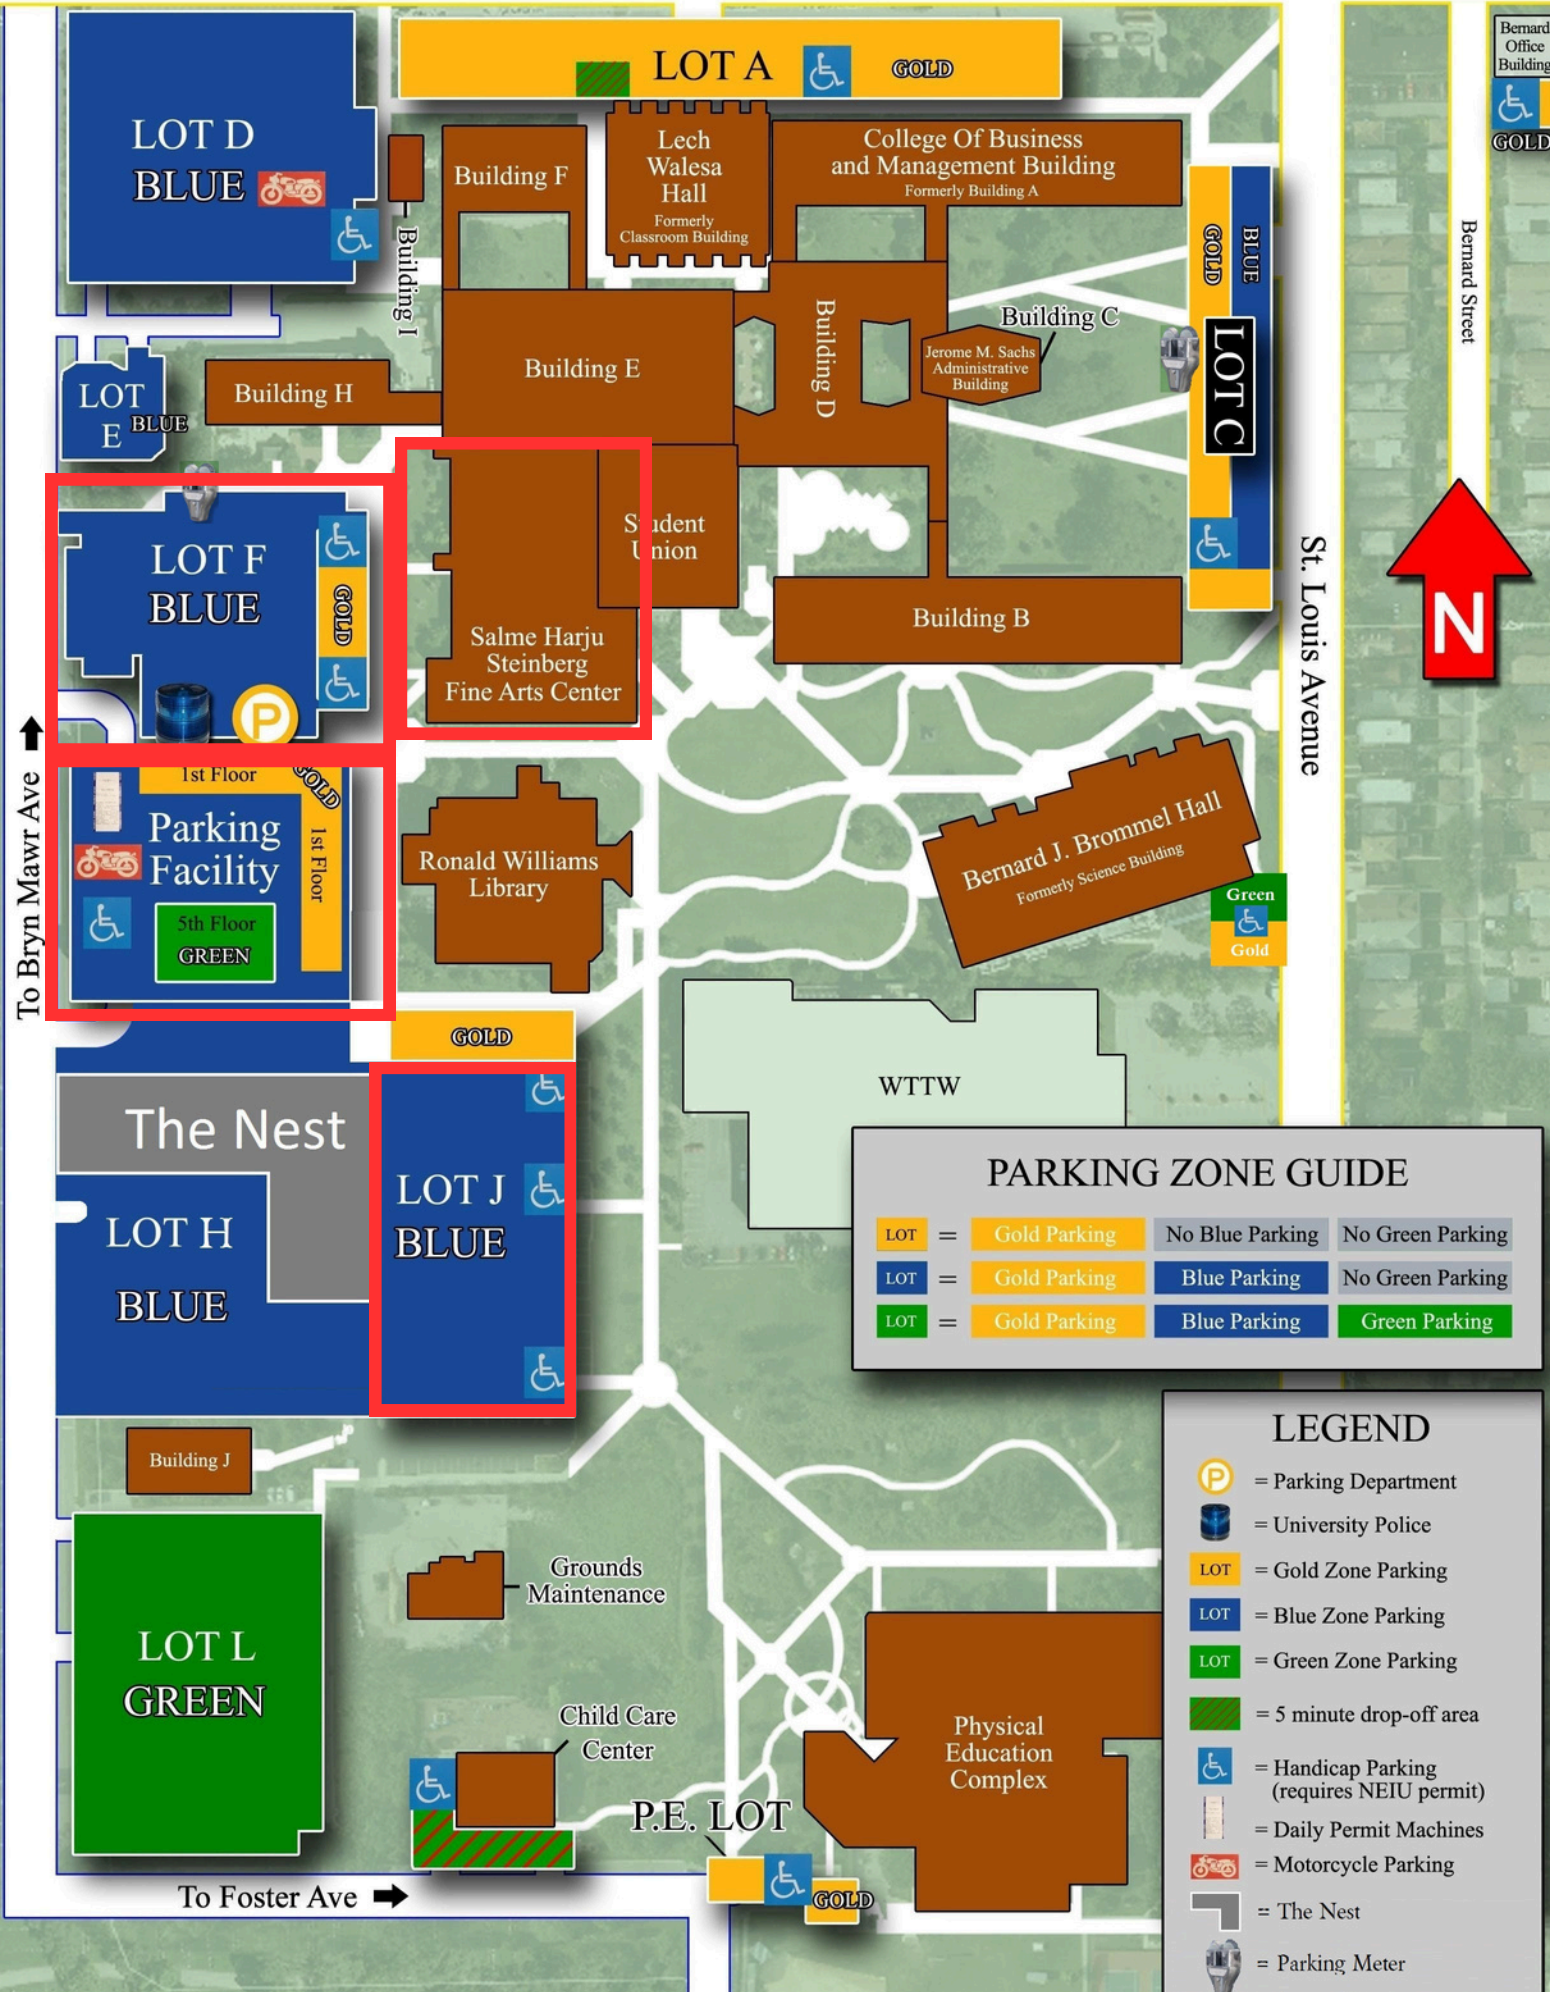

Bryn Mawr Avenue

PARKING ZONE GUIDE

LOT = Gold Parking	No Blue Parking	No Green Parking
LOT = Gold Parking	Blue Parking	No Green Parking
LOT = Gold Parking	Blue Parking	Green Parking

LEGEND

- = Parking Department
- = University Police
- = Gold Zone Parking
- = Blue Zone Parking
- = Green Zone Parking
- = 5 minute drop-off area
- = Handicap Parking (requires NEIU permit)
- = Daily Permit Machines
- = Motorcycle Parking
- = The Nest
- = Parking Meter

To Bryn Mawr Ave ↑

To Foster Ave →

Bernard Office Building
GOLD

St. Louis Avenue