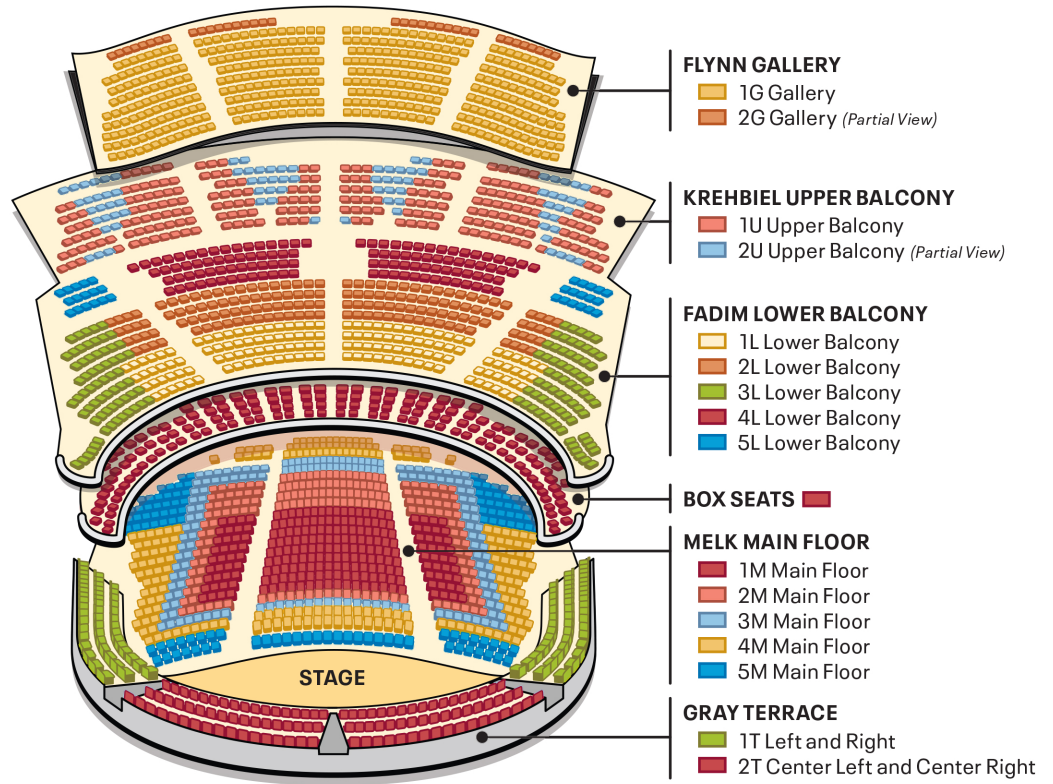

orchestra hall seating charts

**CLASSICAL, MOVIES &
 MERRY, MERRY CHICAGO
 CONCERTS**

**FAMILY, WORLD,
 POP & JAZZ CONCERTS**

For additional seating charts,
 visit cso.org/seats.