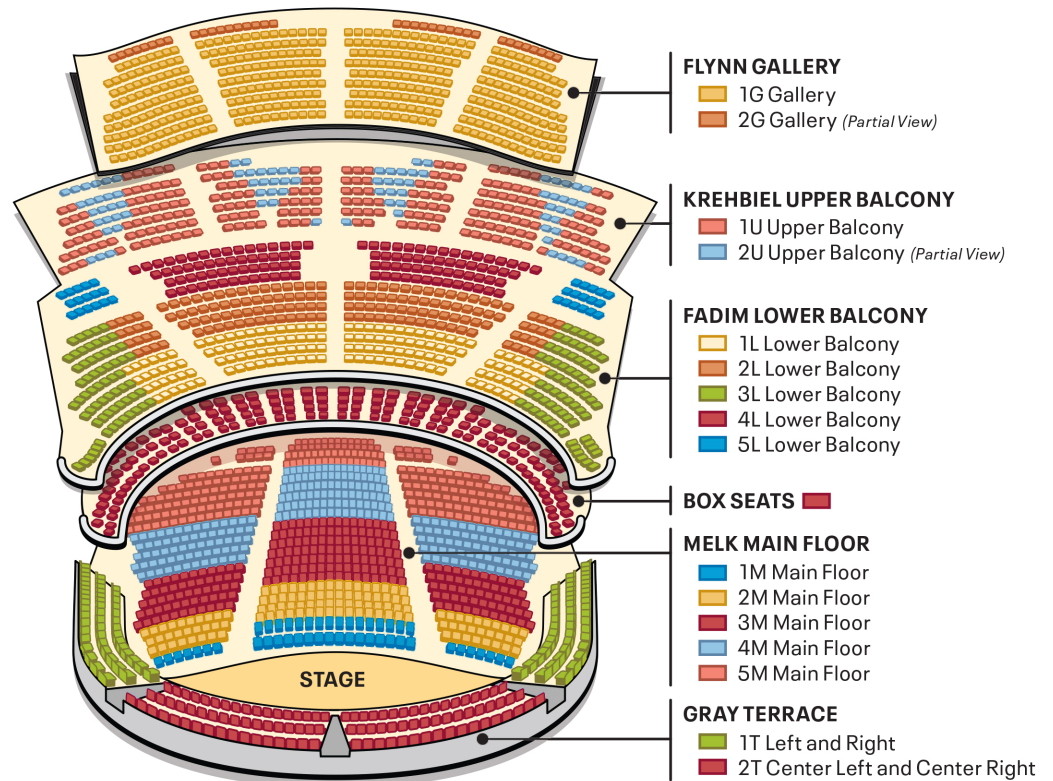

orchestra hall seating charts

**CLASSICAL, MOVIES &
 MERRY, MERRY CHICAGO
 CONCERTS**

**FAMILY, WORLD,
 POP & JAZZ CONCERTS**

For additional seating charts,
 visit cso.org/seats.