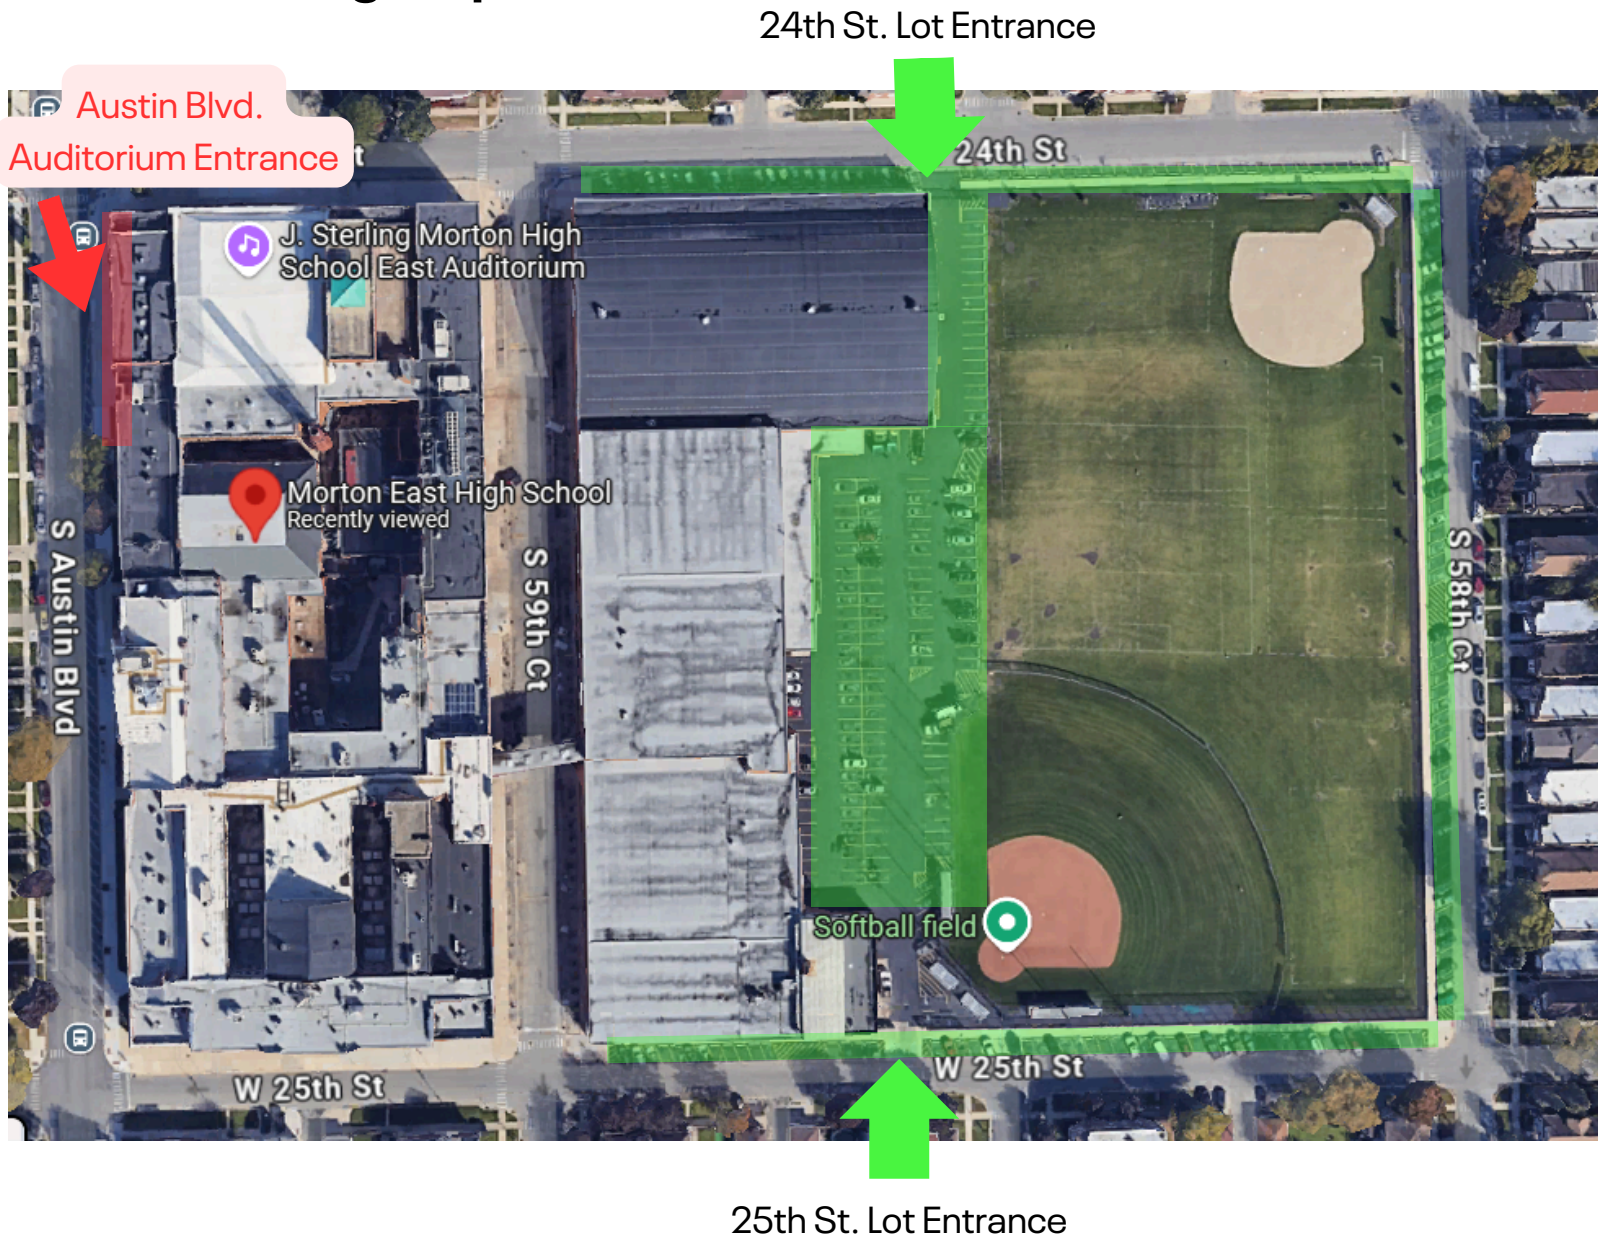

Morton East High School Parking Map

Additional parking at
Goodwin School, 2625 S.
Austin Blvd.
(approx. 8 min. walk to
Chodl Auditorium)