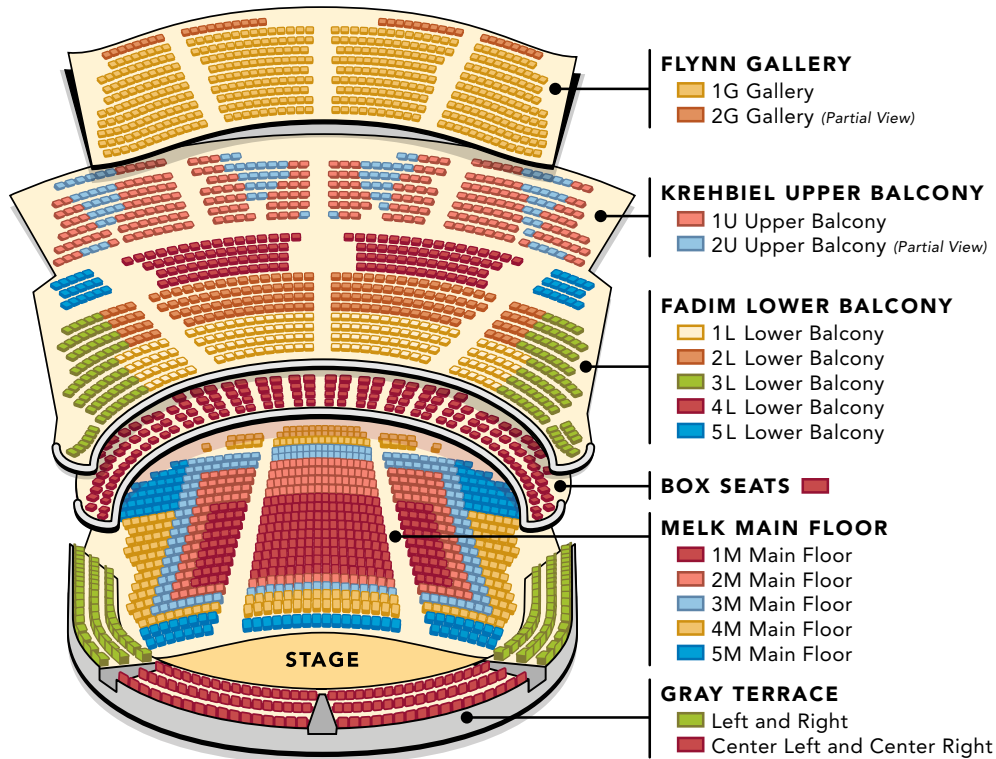

CSO AND SCP PIANO, CHAMBER AND ORCHESTRA

CSO FAMILY MATINEE, SCP JAZZ AND SCP SPECIALS

SYMPHONY CENTER • 220 SOUTH MICHIGAN AVENUE
 CHICAGO, IL 60604 • 312-294-3000 • PATRONSERVICES@CSO.ORG • CSO.ORG

Seating location of price zones is subject to change based on availability and programming.