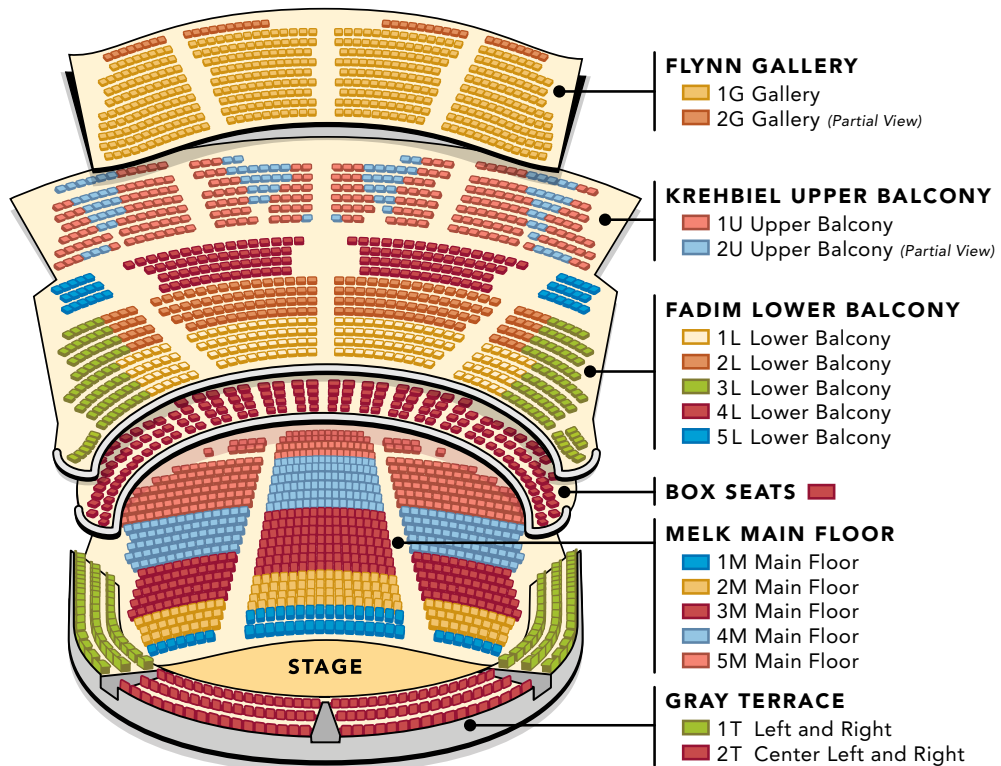

CSO AND SCP PIANO, CHAMBER AND ORCHESTRA

CSO FAMILY MATINEE, SCP JAZZ AND SCP SPECIALS

SYMPHONY CENTER • 220 SOUTH MICHIGAN AVENUE
 CHICAGO, IL 60604 • 312-294-3000 • PATRONSERVICES@CSO.ORG • CSO.ORG

Seating location of price zones is subject to change based on availability and programming.